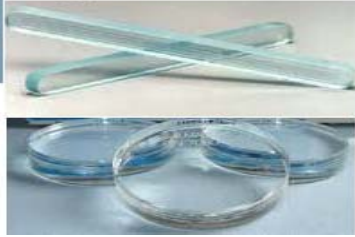

Toughened Glass

Round & Rectangular (Any Shape)

Reflex Gauge Glass

Transparent Gauge glass

Cylindrical Glass

Gasket / MICA Sheet

Any Other Size On your request